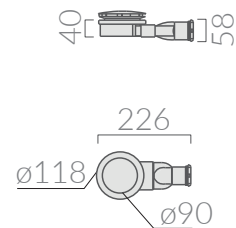

ATTENZIONE/ ATTENTION

Galassia Srl persegue la filosofia di
migliorare i prodotti aggiungendo nuovi
materiali, innovazioni progettuali e
tecnologie produttive.
L'azienda si riserva di cambiare

schede tecniche e caratteristiche di
funzionamento degli articoli in ogni
momento e senza necessità di preavviso.
I pesi possono subire variazioni del 20 %

Galassia Srl is constantly improving
its products by adding new materials,
new projects and modern production
technologies. The company reserves
the right to change any technical

specifications/dimension and/
or operating characteristics of the
products at any time and without giving
notice. The ceramic items weight may
vary up to 20%.