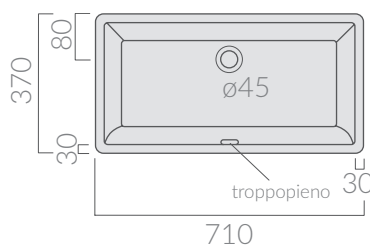

ATTENZIONE/ ATTENTION

Galassia Srl persegue la filosofia di migliorare i prodotti aggiungendo nuovi materiali, innovazioni progettuali e tecnologie produttive.
L'azienda si riserva di cambiare

schede tecniche e caratteristiche di funzionamento degli articoli in ogni momento e senza necessità di preavviso.
I pesi possono subire variazioni del 20 %

Galassia Srl is constantly improving its products by adding new materials, new projects and modern production technologies. The company reserves the right to change any technical

specifications/dimension and/or operating characteristics of the products at any time and without giving notice. The ceramic items weight may vary up to 20%.