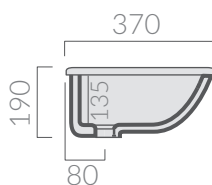

ATTENZIONE/ ATTENTION

Galassia Srl persegue la filosofia di migliorare i prodotti aggiungendo nuovi materiali, innovazioni progettuali e tecnologie produttive.
L'azienda si riserva di cambiare

schede tecniche e caratteristiche di funzionamento degli articoli in ogni momento e senza necessità di preavviso.
I pesi possono subire variazioni del 20 %

Galassia Srl is constantly improving its products by adding new materials, new projects and modern production technologies. The company reserves the right to change any technical

specifications/dimension and/or operating characteristics of the products at any time and without giving notice. The ceramic items weight may vary up to 20%.