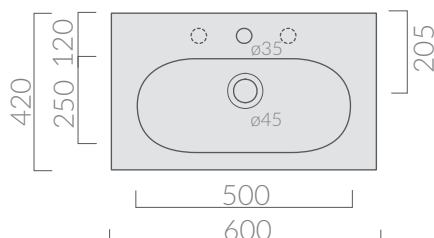

ATTENZIONE/ ATTENTION

Galassia Srl persegue la filosofia di migliorare i prodotti aggiungendo nuovi materiali, innovazioni progettuali e tecnologie produttive. L'azienda si riserva di cambiare

schede tecniche e caratteristiche di funzionamento degli articoli in ogni momento e senza necessità di preavviso. I pesi possono subire variazioni del 20 %

Galassia Srl is constantly improving its products by adding new materials, new projects and modern production technologies. The company reserves the right to change any technical

specifications/dimension and/or operating characteristics of the products at any time and without giving notice. The ceramic items weight may vary up to 20%.