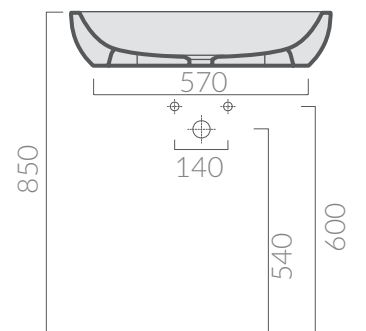

COLORI / COLORS

- 5234   bianco
  white
- 5234AR   ardesia
  slate-grey
- 5234TR   travertino
  travertine

Lavabo ciotola cm 70x37xh15. Per rubinetteria a parete o su piano. Installazione da appoggio.

Bowl washbasin 70x37xh15 cm. Arranged for wall tap or on a countertop. Laid-on installation.

Kg. 10

ACCESSORI INCLUSI / ACCESSORIES INCLUDED

Kit di fissaggio.
Fixing kit.

ATTENZIONE/ ATTENTION

Galassia Srl persegue la filosofia di migliorare i prodotti aggiungendo nuovi materiali, innovazioni progettuali e tecnologie produttive. L'azienda si riserva di cambiare

schede tecniche e caratteristiche di funzionamento degli articoli in ogni momento e senza necessità di preavviso. I pesi possono subire variazioni del 20 %

Galassia Srl is constantly improving its products by adding new materials, new projects and modern production technologies. The company reserves the right to change any technical

specifications/dimension and/or operating characteristics of the products at any time and without giving notice. The ceramic items weight may vary up to 20%.