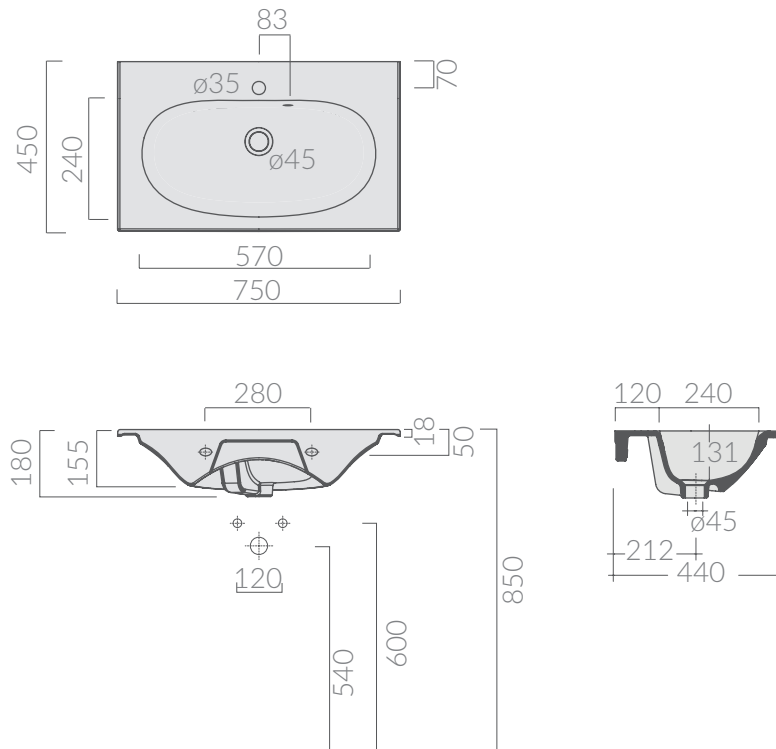

COLORI / COLORS

○ 7101   bianco
white

Lavabo cm 75x45, monoforo. Installazione sospesa/soprapiano.
Washbasin 75x45 cm, one hole. Wall-hung/ countertop installation.

Kg. 12

ACCESSORI INCLUSI / ACCESSORIES INCLUDED

ACCESSORI NON INCLUSI / ACCESSORIES NOT INCLUDED

Kit di fissaggio.
Fixing kit.

Portasciugamani.
Brass towel rack.

● 7149   cromato
chromed

ATTENZIONE/ ATTENTION

Galassia Srl persegue la filosofia di migliorare i prodotti aggiungendo nuovi materiali, innovazioni progettuali e tecnologie produttive.
L'azienda si riserva di cambiare

schede tecniche e caratteristiche di funzionamento degli articoli in ogni momento e senza necessità di preavviso.
I pesi possono subire variazioni del 20 %

Galassia Srl is constantly improving its products by adding new materials, new projects and modern production technologies. The company reserves the right to change any technical

specifications/dimension and/or operating characteristics of the products at any time and without giving notice. The ceramic items weight may vary up to 20%.