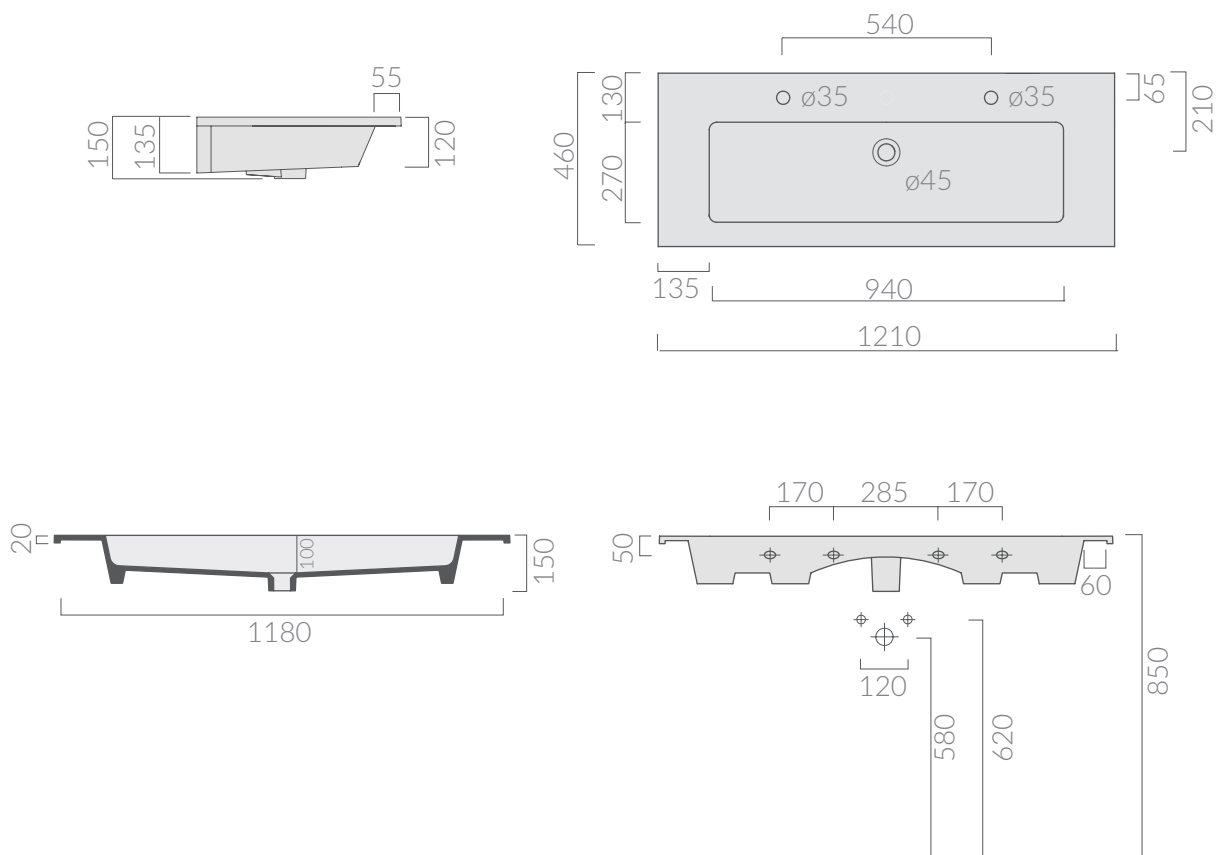

COLORI / COLORS

○ 72262F bianco
white

Lavabo 2 fori 121x46 cm. Installazione sospesa o
incasso soprapiano.

2 tap holes washbasin 121x46 cm. Wall-hung
or recessed countertop installation.

Kg. 29

ATTENZIONE/ ATTENTION

Galassia Srl is constantly improving its products by adding new materials, new projects and modern production technologies. The company reserves the right to change any technical

specifications/dimension and/or operating characteristics of the products at any time and without giving notice. The ceramic items weight may vary up to 20%.