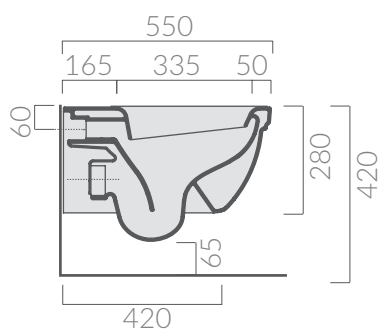

ATTENZIONE/ ATTENTION

Galassia Srl persegue la filosofia di migliorare i prodotti aggiungendo nuovi materiali, innovazioni progettuali e tecnologie produttive.
L'azienda si riserva di cambiare

schede tecniche e caratteristiche di funzionamento degli articoli in ogni momento e senza necessità di preavviso.
I pesi possono subire variazioni del 20 %

Galassia Srl is constantly improving its products by adding new materials, new projects and modern production technologies. The company reserves the right to change any technical

specifications/dimension and/or operating characteristics of the products at any time and without giving notice. The ceramic items weight may vary up to 20%.