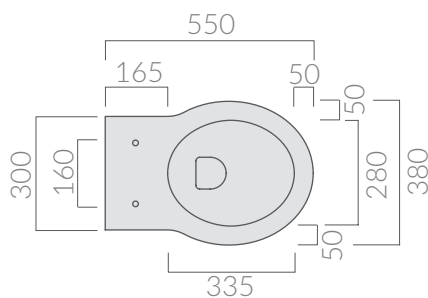

vista posteriore