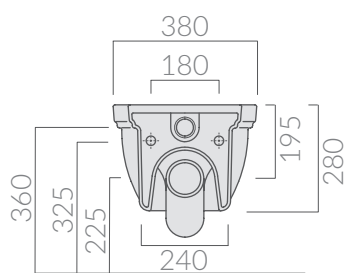

vista posteriore