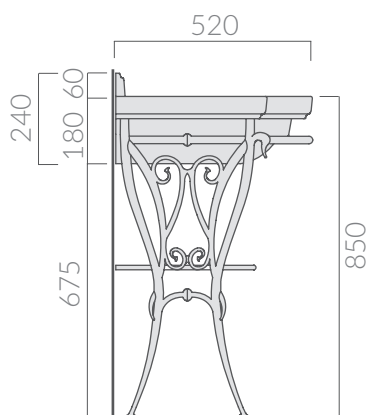

ATTENZIONE/ ATTENTION

Galassia Srl persegue la filosofia di migliorare i prodotti aggiungendo nuovi materiali, innovazioni progettuali e tecnologie produttive.
L'azienda si riserva di cambiare

schede tecniche e caratteristiche di funzionamento degli articoli in ogni momento e senza necessità di preavviso.
I pesi possono subire variazioni del 20 %

Galassia Srl is constantly improving its products by adding new materials, new projects and modern production technologies. The company reserves the right to change any technical

specifications/dimension and/or operating characteristics of the products at any time and without giving notice. The ceramic items weight may vary up to 20%.