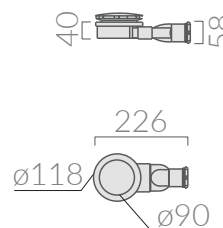

Il taglio potrebbe variare la centralità dello scarico. The cut must be made only on the sides that are placed against the wall. The central position of the drain could vary after the cut.

Piatto doccia 100x80 completo di piletta con tappo in ceramica. Shower tray 100x80 with ceramic cover and siphoned drain included.

### ACCESSORI INCLUSI / ACCESSORIES INCLUDED

-  **9074** bianco white
-  **9074MT** bianco matt matt white
-  **9074NEMT** nero matt matt black
-  **9074SA** sabbia sand

Piletta ø90 per piatto doccia folia h3 con cover in ceramica. Capacità di scarico 24 Lt/min. Open drain ø90 for FOLIA h3 shower tray ceramic cover included. Flushing Volume 24 Lt/min.